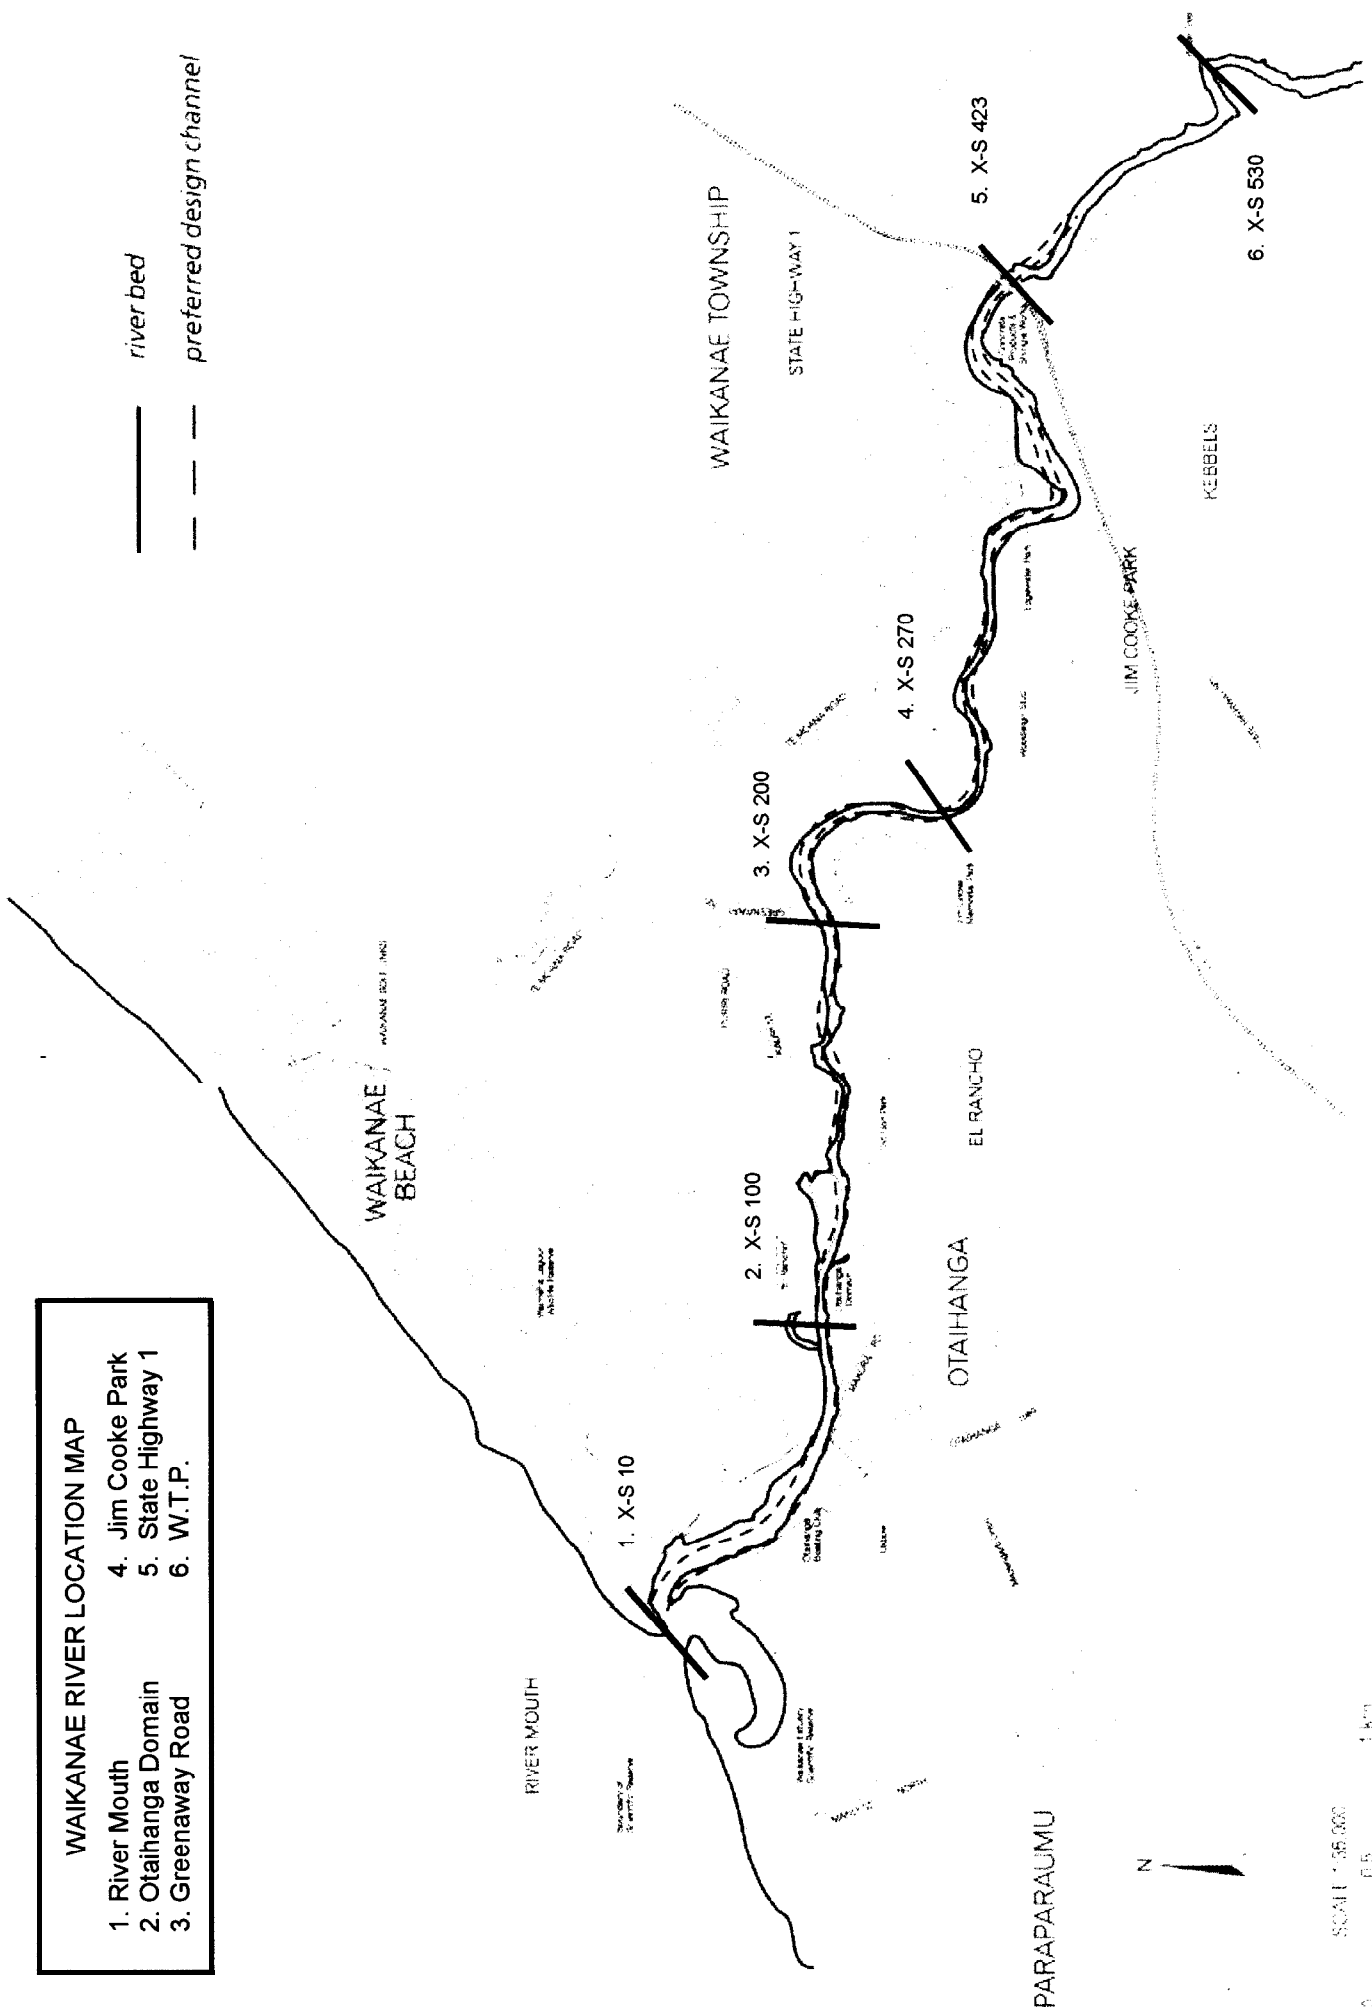

- WAIKANAĒ RIVER LOCATION MAP**
- 1. River Mouth
 - 2. Otaihanga Domain
 - 3. Greenaway Road
 - 4. Jim Cooke Park
 - 5. State Highway 1
 - 6. W.T.P.

— river bed
- - - preferred design channel

SCALE 1:50,000
0 0.5 1 km