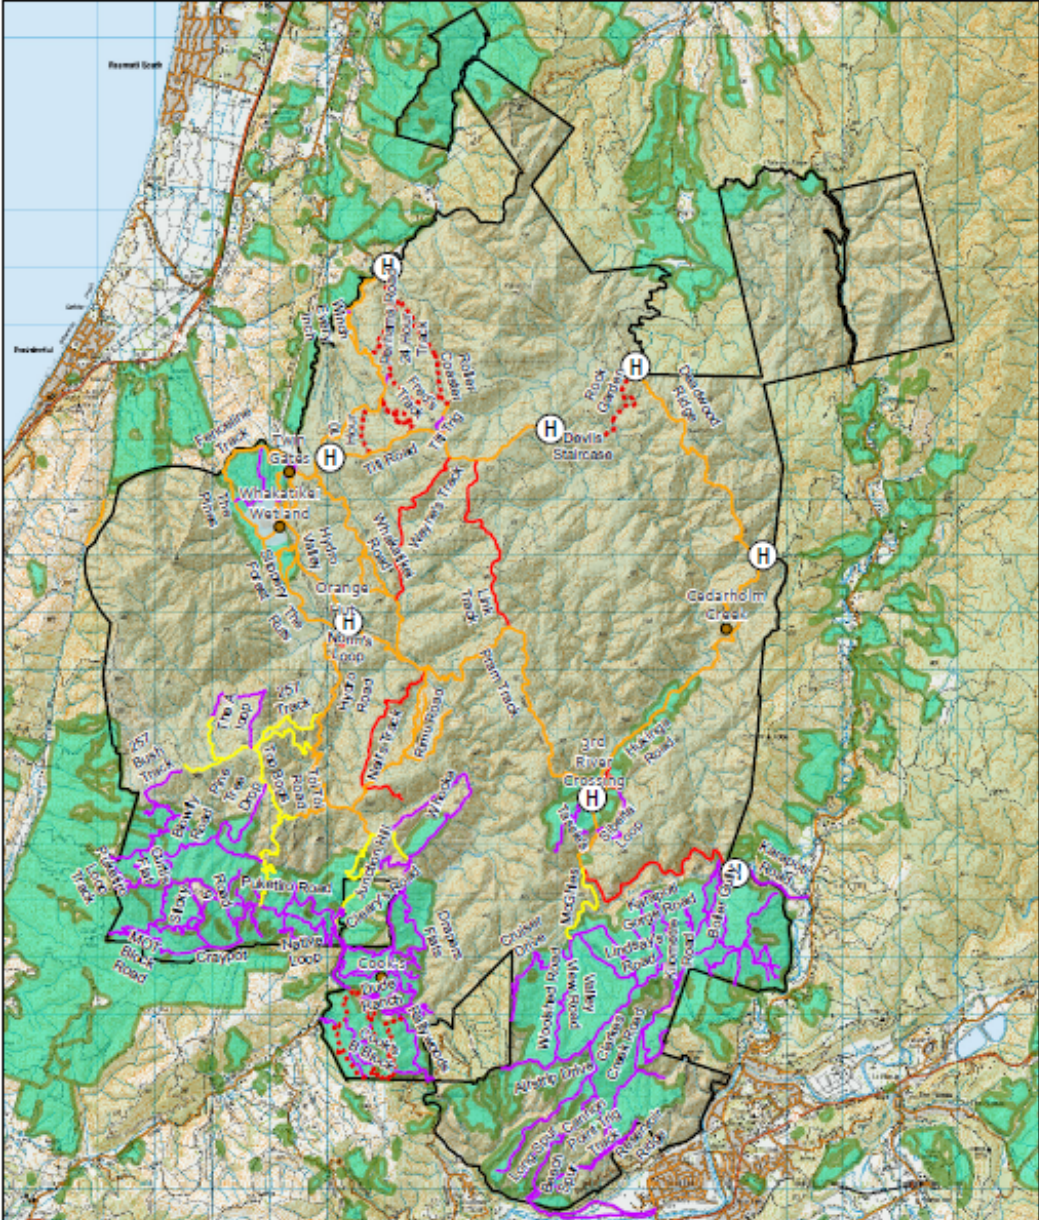

Revised PNP Map 20

# Akatarawa Forest Motorised Recreation PNP and Proposed Tracks 2015

- Track Description**
- Proposed Tracks
  - Forest roads for 4WD, trailbikes and quads
  - Trailbike and quad tracks
  - Expert route for trailbikes and quads
  - GWRC approved Club events only
- Whakatiki Wetland
  - Points of Interest
  - H Helipad