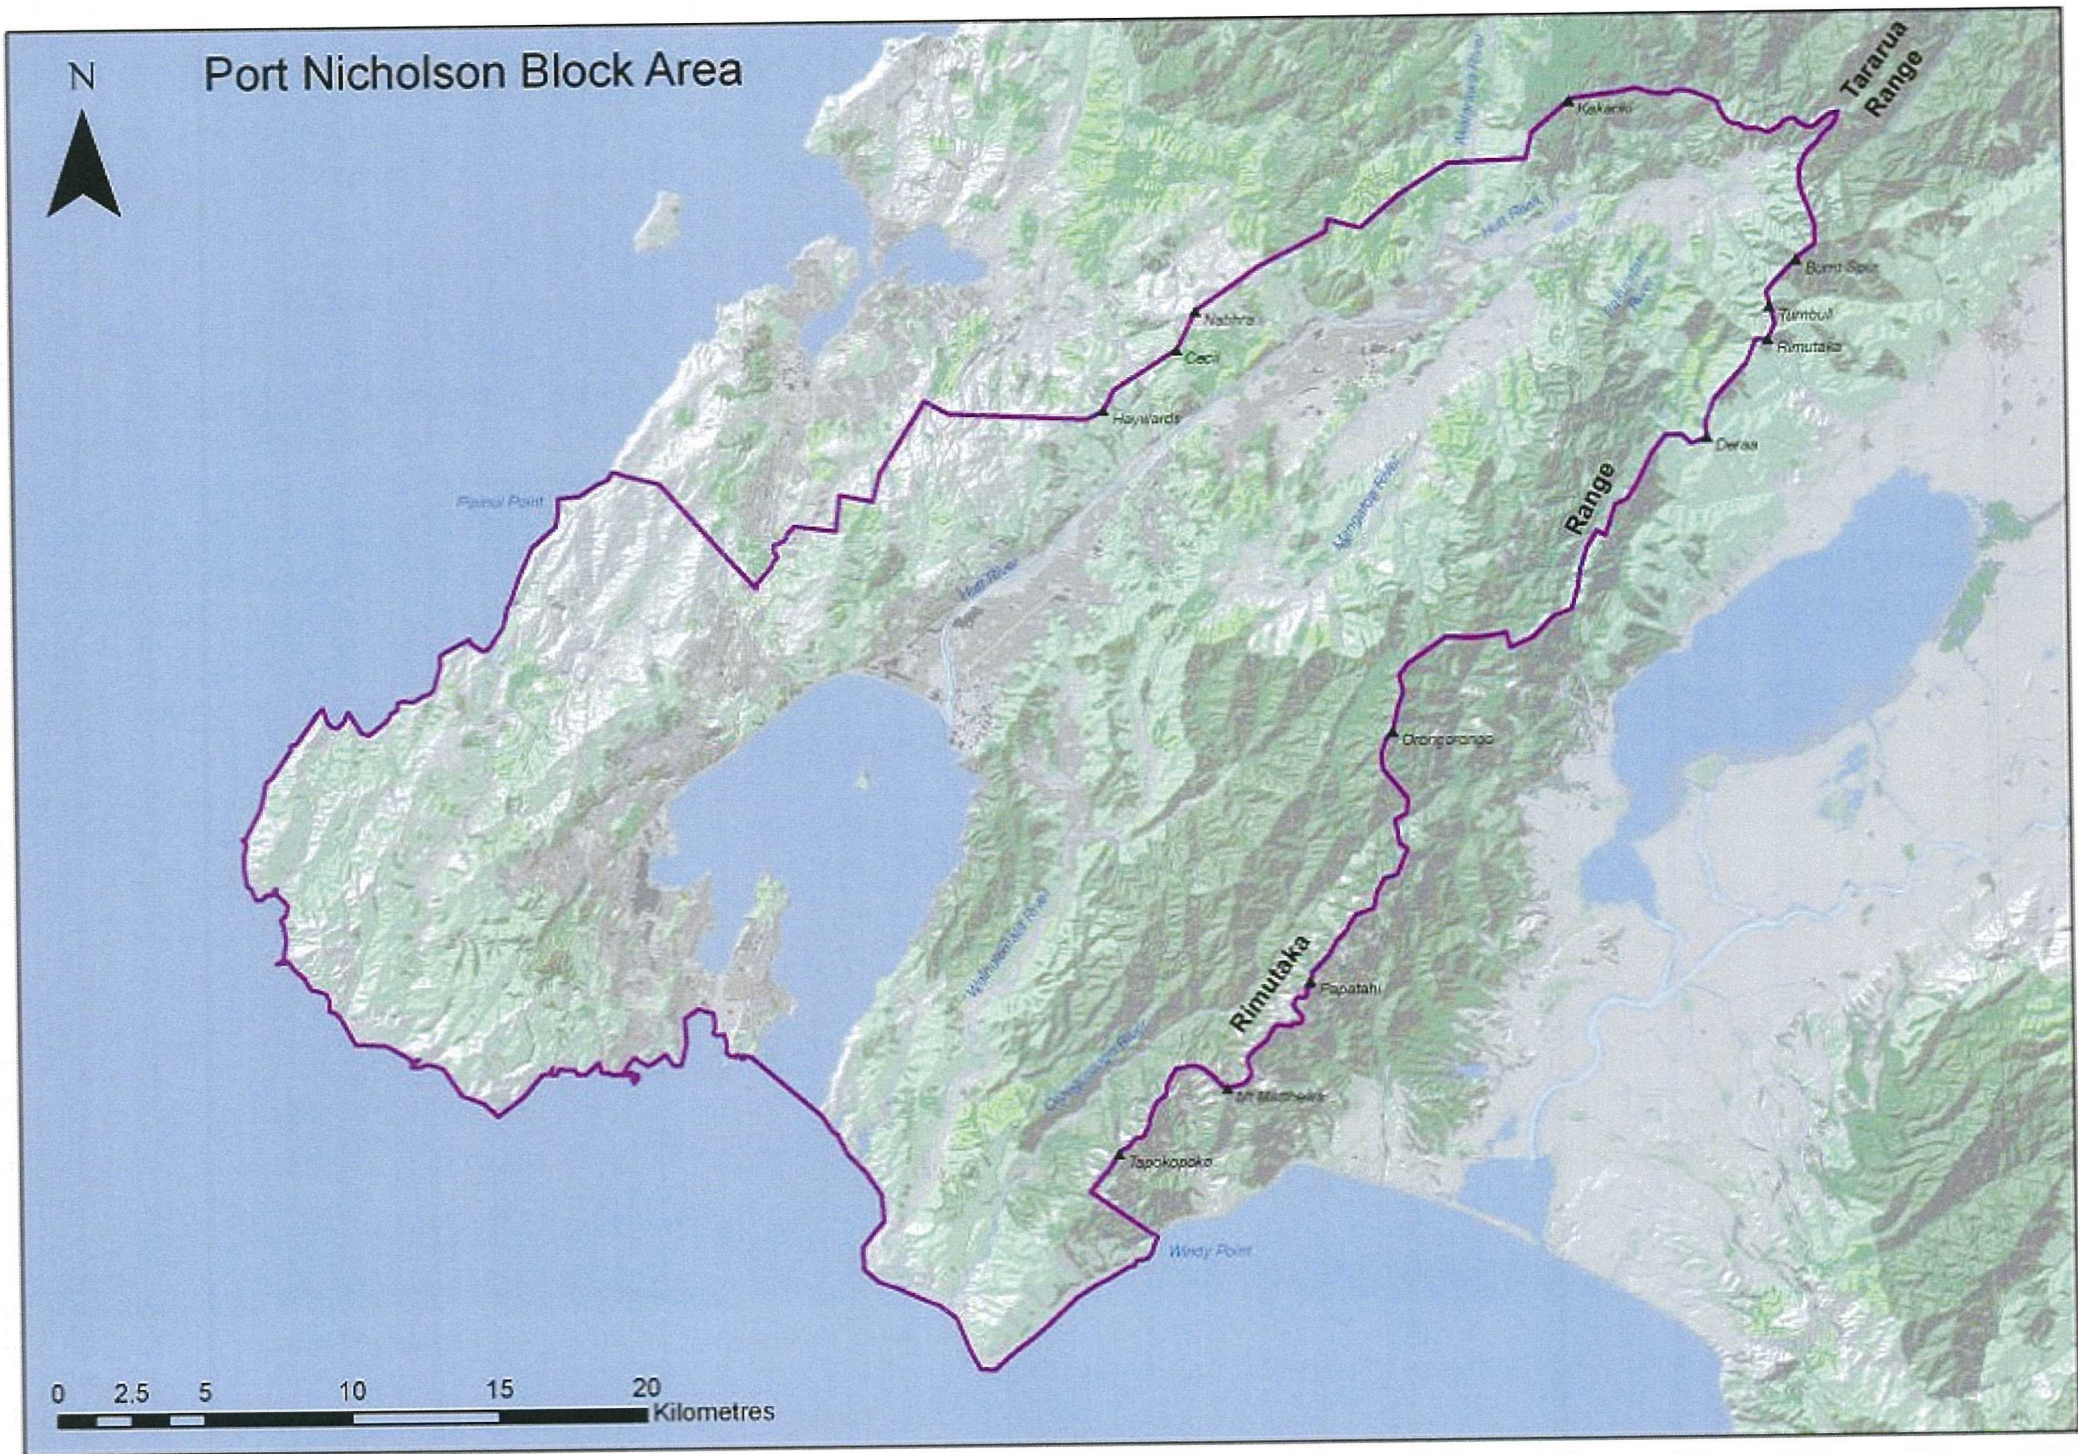

Fort Nicholson Settlement Trust.
Block

N

Port Nicholson Block Area

0 2.5 5 10 15 20 Kilometres